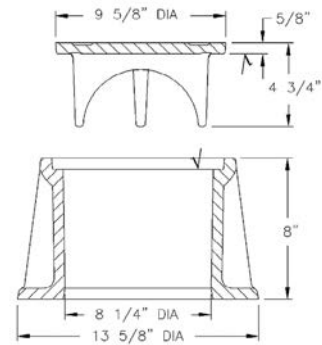

3614 FRAME & COVER

Heavy duty

Machined bearing surfaces

Supplied By:

**TRENCHDRAIN
SUPPLY**

877-903-7246

www.trenchdrainsupply.com